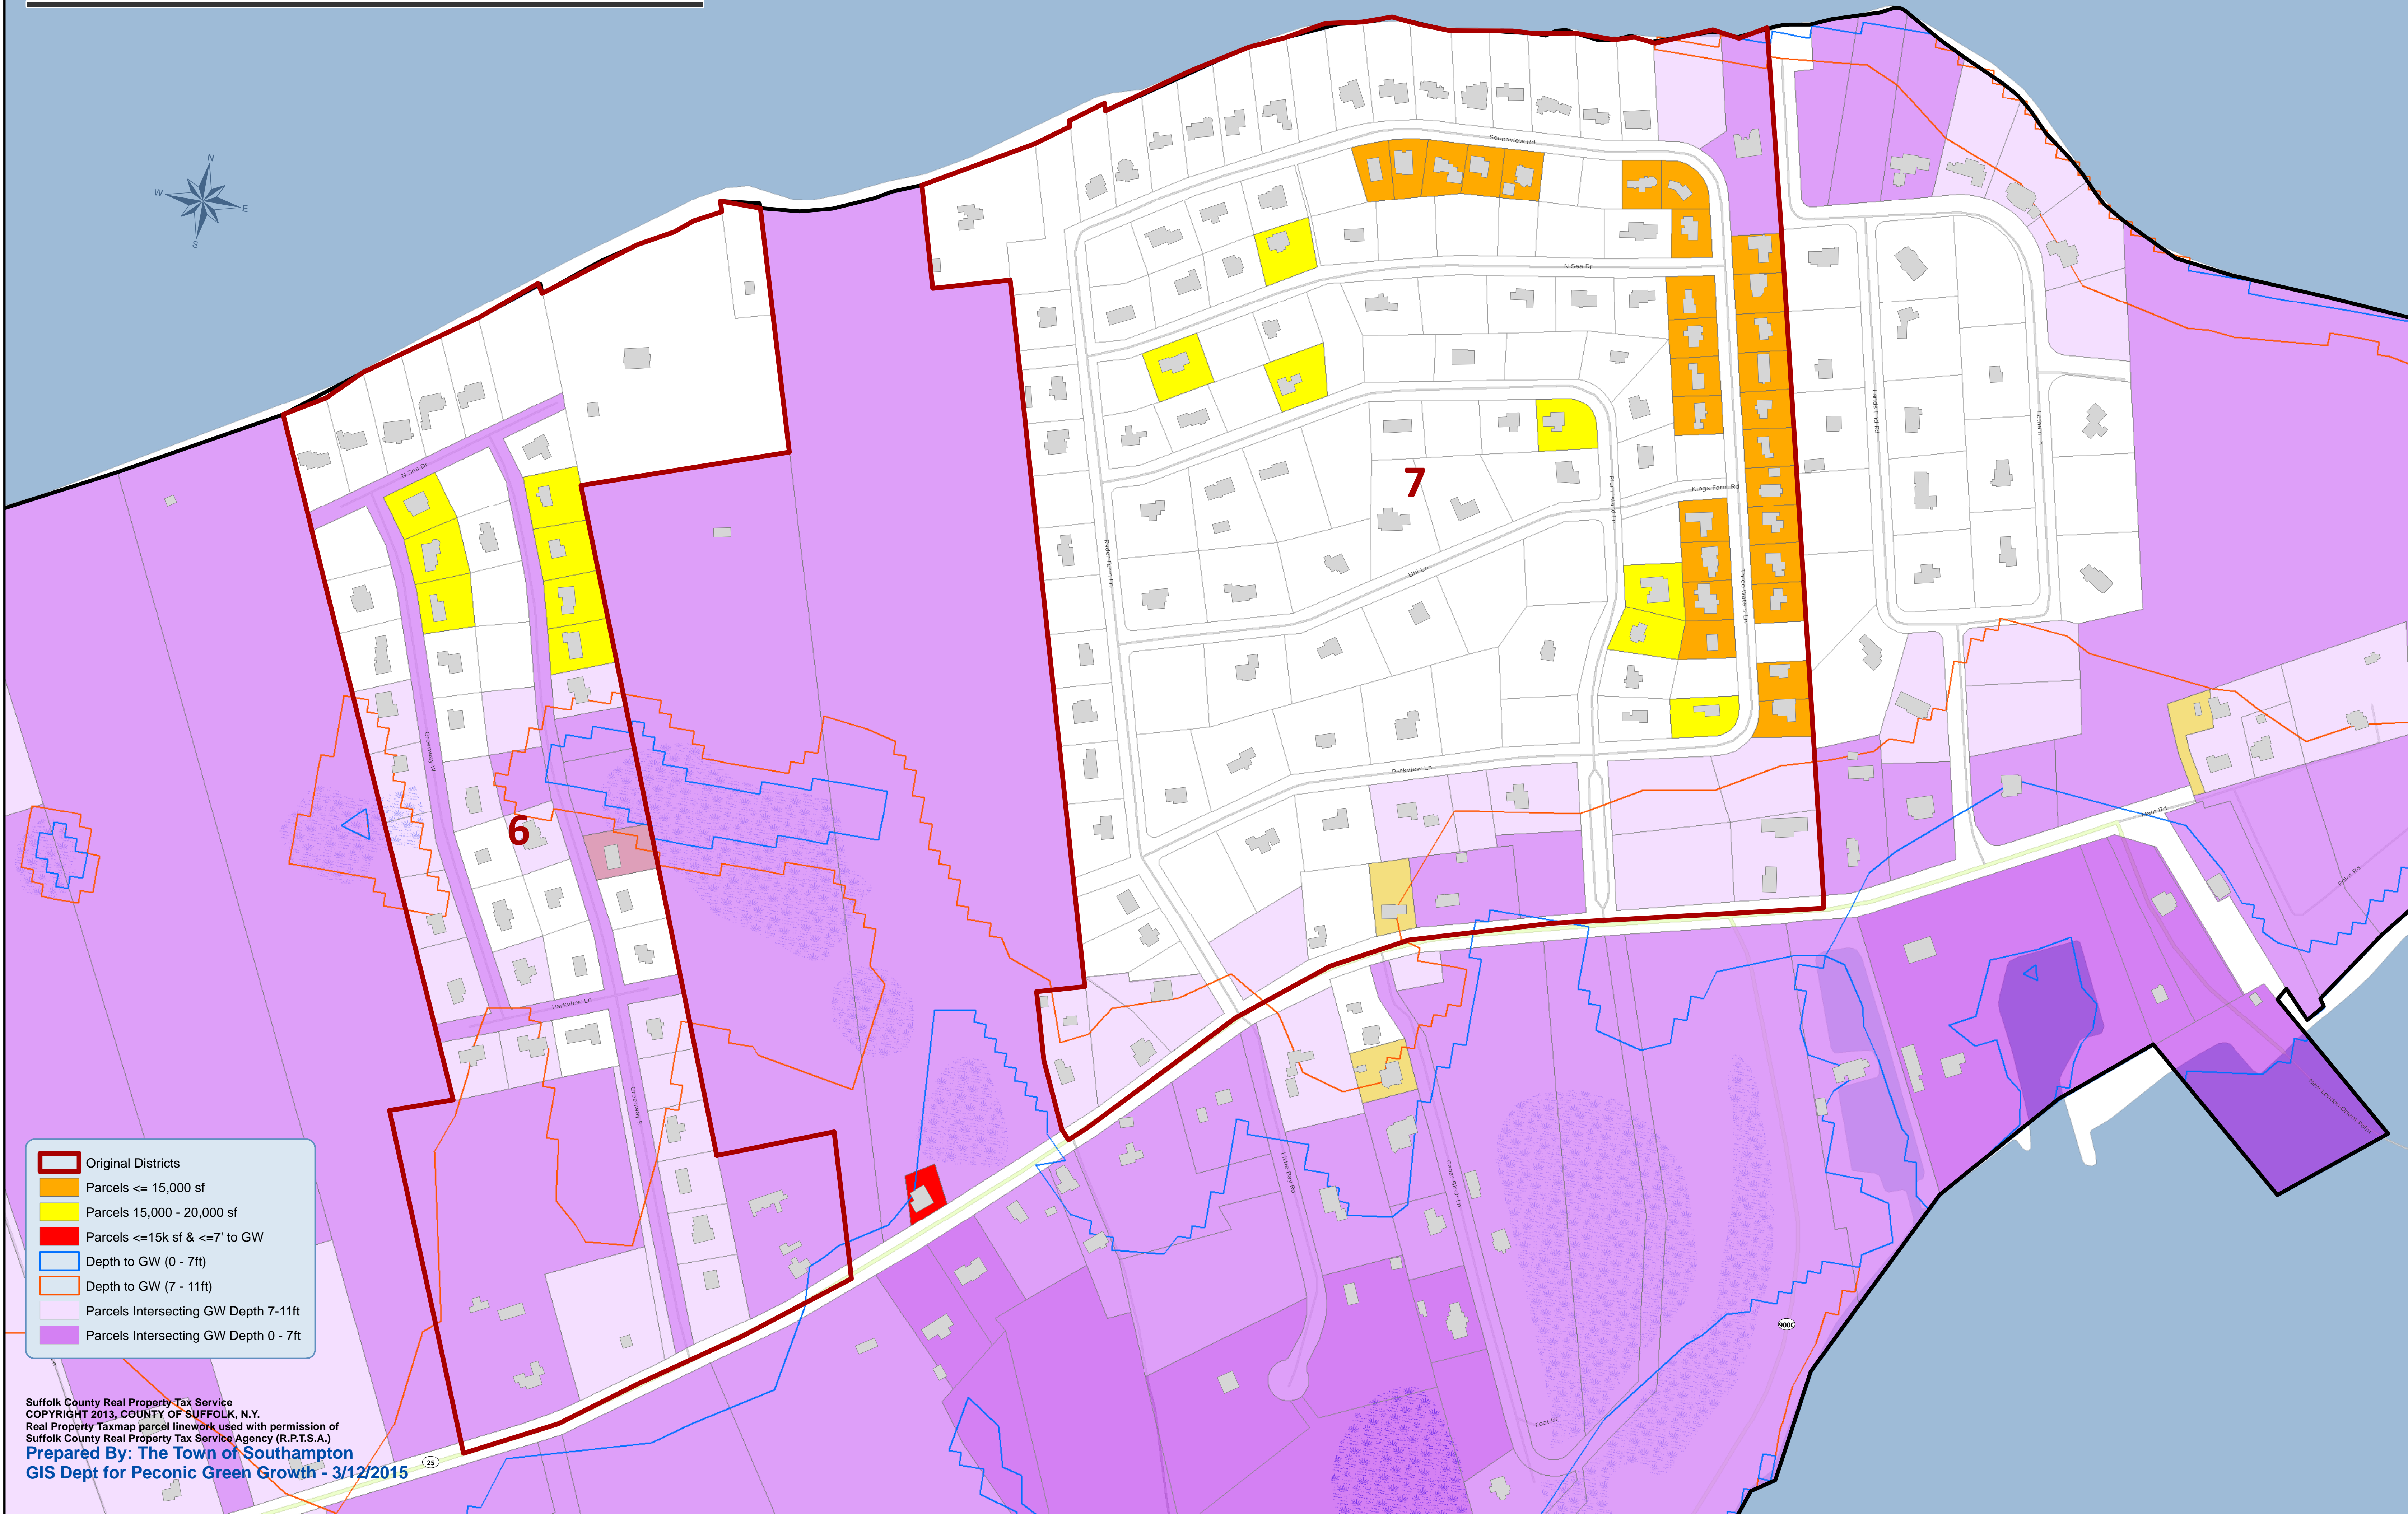

TOWN OF SOUTHOLD ORIENT - EAST END CLUSTER

- Original Districts
- Parcels $\leq 15,000$ sf
- Parcels 15,000 - 20,000 sf
- Parcels $\leq 15k$ sf & $\leq 7'$ to GW
- Depth to GW (0 - 7ft)
- Depth to GW (7 - 11ft)
- Parcels Intersecting GW Depth 7-11ft
- Parcels Intersecting GW Depth 0 - 7ft

Suffolk County Real Property Tax Service
COPYRIGHT 2013, COUNTY OF SUFFOLK, N.Y.
Real Property Taxmap parcel linework used with permission of
Suffolk County Real Property Tax Service Agency (R.P.T.S.A.)
Prepared By: The Town of Southampton
GIS Dept for Peconic Green Growth - 3/12/2015